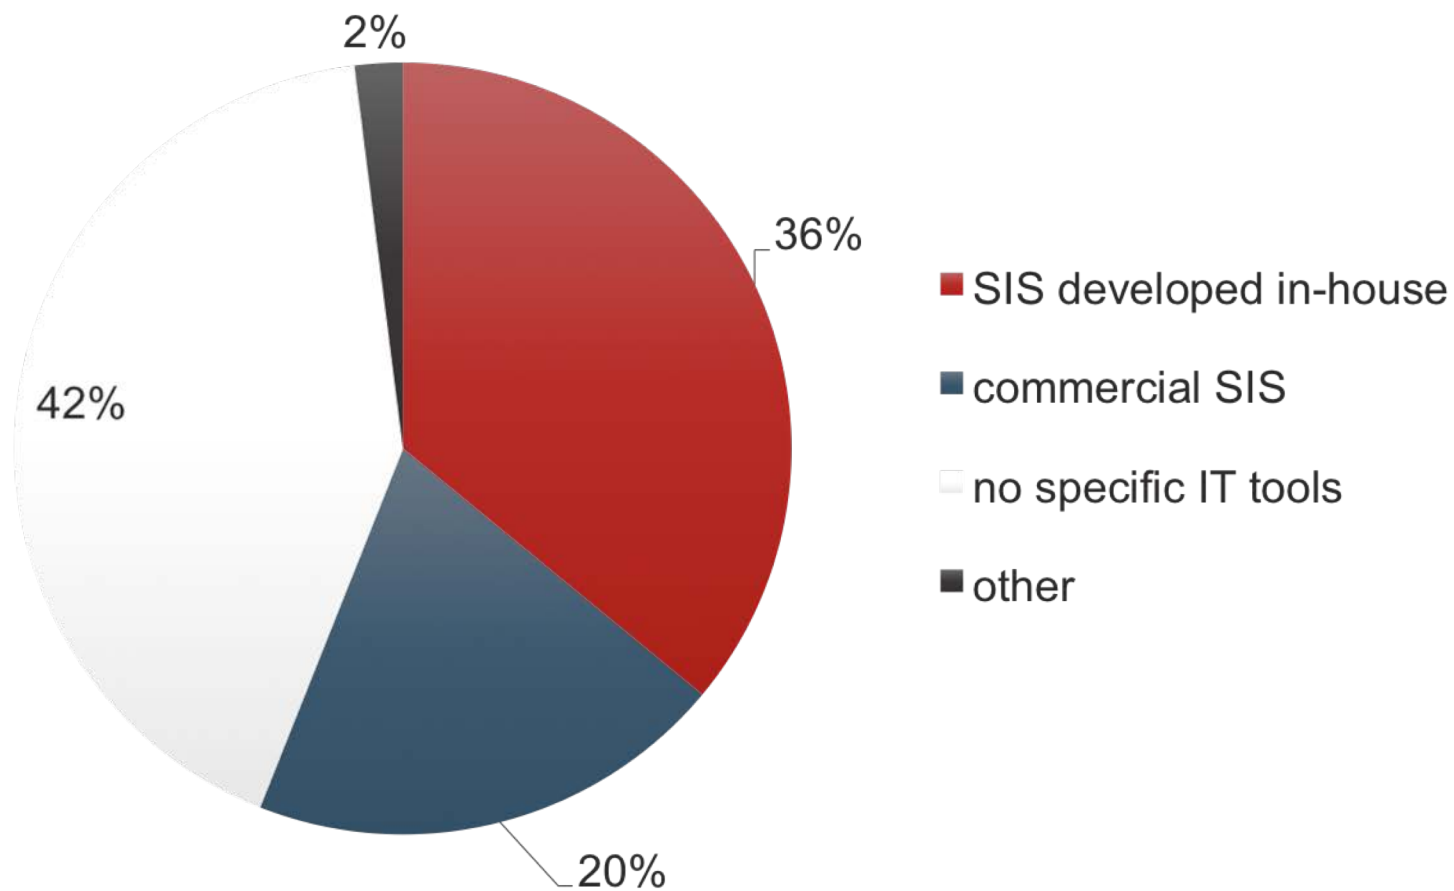

# Software providers in EWP

18<sup>th</sup> October 2018 - Barcelona, Spain

Joachim Wyssling

- Let's remember that:
- 'EWP Network' is an electronic network
  - supporting the exchange of student data in an electronic form
- and builds connecting software modules
  - interlinking the existing Erasmus student databases at HEIs.

Mapping of IT infrastructure among ECHE holders

- Contact your software provider, make sure plans and resources are set aside to connect with EWP
- Understand the timeline of the roll-out
- Inform your partner HEI about this digital transfer and the impact on existing workflows